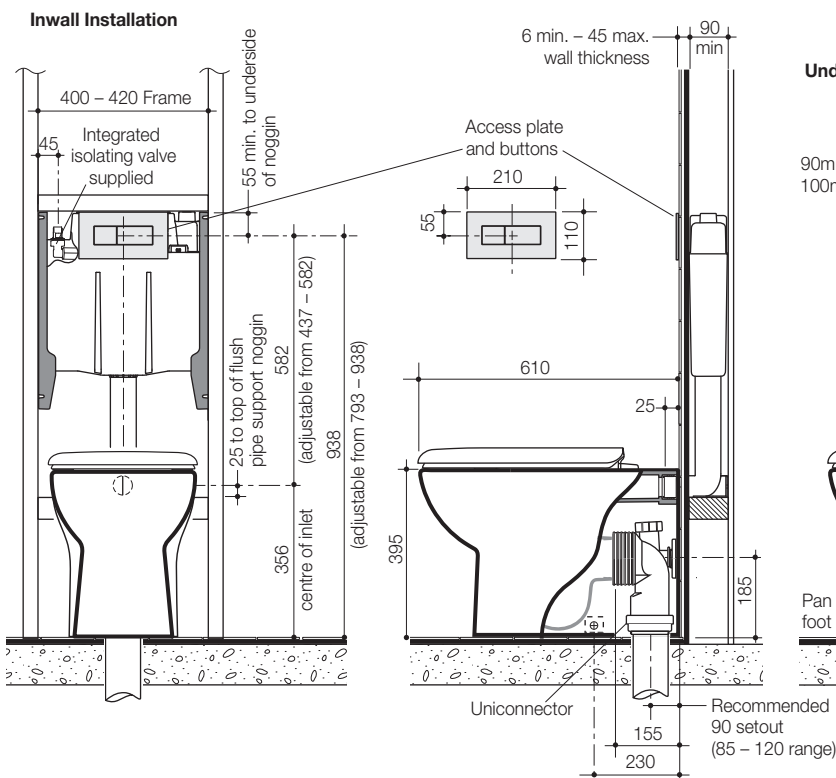

Metro WF Invisi II Smartflush Suite Inwall/Under Counter Installations

Metro Invisi II 4.5/3 Smartflush Toilet Suite with Back Inlet Pan, Internal Overflow Cistern and Seat:

	Code No.
Inwall/Under Counter/Induct/Inceiling with Metro Soft close seat - blind fixing	716100
Inwall/Under Counter/Induct/Inceiling with Metro seat - blind fixing	716200
Button options: see 6.15.1