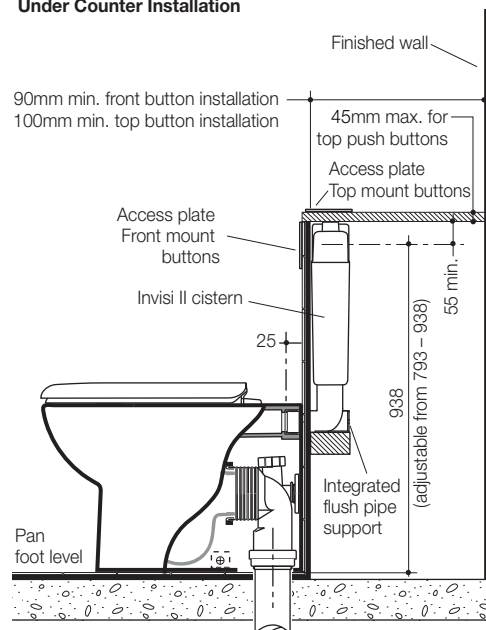

Under Counter Installation

Note: access to cistern internals can be achieved through either front or top mount button plate option.